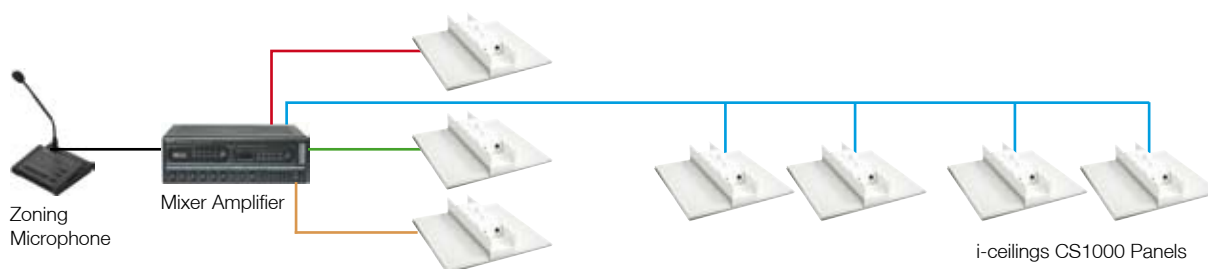

Typical PA System

The i-ceilings concept allows for 'invisible' loudspeaker solutions which benefit from greatly increased sound dispersion, providing incredibly even levels of sound reproduction compared with the 'hot and cold spots' associated with traditional 'cone' loudspeaker technology.

Due to their aesthetic and acoustic qualities, i-ceilings Sound Panels are ideal in education, retail, boardrooms, offices, call centres, healthcare, hospitality and leisure, ensuring even coverage of high quality music and voice reproduction without compromise to the architectural environment.

- Completely 'invisible' loudspeaker solution
- Installed up to 75% faster than standard ceiling speakers
- Unparalleled levels of intelligibility and dispersion of sound

Installation example:
Nottingham Magistrates Court

Product:
i-ceilings CS-1000, Ultima Tegular

Nottingham Magistrates Court features i-ceilings throughout the complex to provide a fully featured PA and Voice Evacuation System.