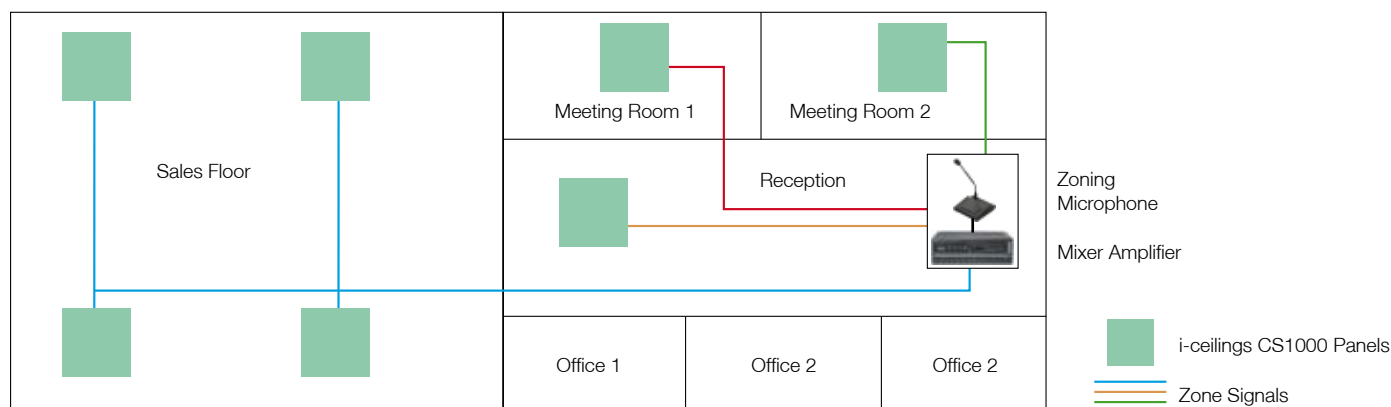

Typical PA System

The i-ceilings concept allows for 'invisible' loudspeaker solutions which benefit from greatly increased sound dispersion, providing incredibly even levels of sound reproduction compared with the 'hot and cold spots' associated with traditional 'cone' loudspeaker technology.

Due to their aesthetic and acoustic qualities, i-ceilings Sound Panels are ideal in education, retail, boardrooms, offices, call centres, healthcare, hospitality and leisure, ensuring even coverage of high quality music and voice reproduction without compromise to the architectural environment.

- Completely 'invisible' loudspeaker solution
- Installed up to 75% faster than standard ceiling speakers
- Unparalleled levels of intelligibility and dispersion of sound