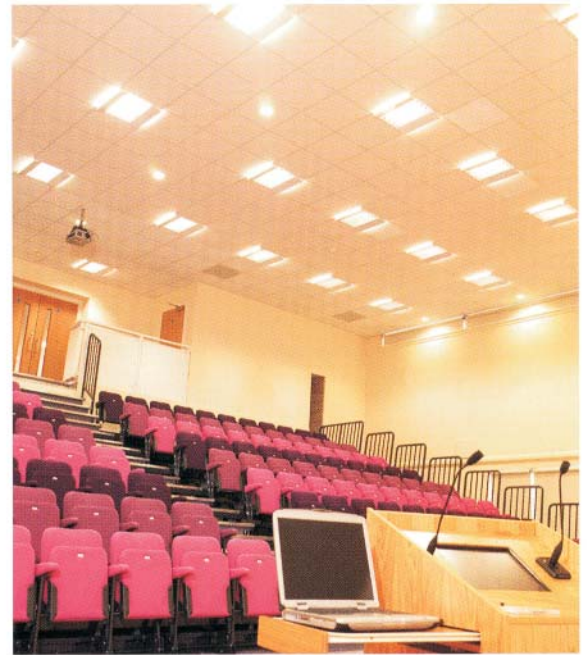

UK: FAMILIES BENEFIT FROM UNIQUE I-CEILINGS INSTALL

Hidden attractions

Financed by the education and social services department of Northamptonshire County Council, the Pen Green Centre for under-fives and families in Corby is a centre of excellence for high-quality early years education and care, together with education and training for parents. Comprising a flagship 200-seat lecture theatre, seminar rooms and catering facilities, the Centre features hi-tech innovations throughout its building spec.

In providing AV facilities for up to 200 delegates, high-quality voice and foreground music reproduction was deemed to be

essential, as was the requirement for even sound coverage over the banked seating area. Integrating eight Armstrong i-ceilings Pro Panel loudspeakers into the ceiling plane provided an elegant audio solution, while maintaining the clean, simple lines of the room – the discreet combination of i-ceilings sound systems with Armstrong ceiling tiles provides a seamless finish to an environment where holes in ceilings and black-box speakers are undesirable.

Complementing the i-ceilings sound system is a range of other AV equipment installed by Northampton-based Audio Visual

An AMX touchpanel has been built into the custom-designed lectern to offer remote control of all room functions

An AV-designed and Pendax-built lectern, which has two

'The i-ceilings Pro Panels provide quality sound without being seen, and the rest of the equipment is very straightforward for the end user'

spring-out side trays to accommodate two laptops, is also part of the make-up. Built into this is a 15in AMX touchscreen capable of showing any graphics or video image that may be displayed simultaneously on the room's big screen. The touchpanel is connected to an AMX processor which allows control of the projector, room lighting, blinds and all source switching.